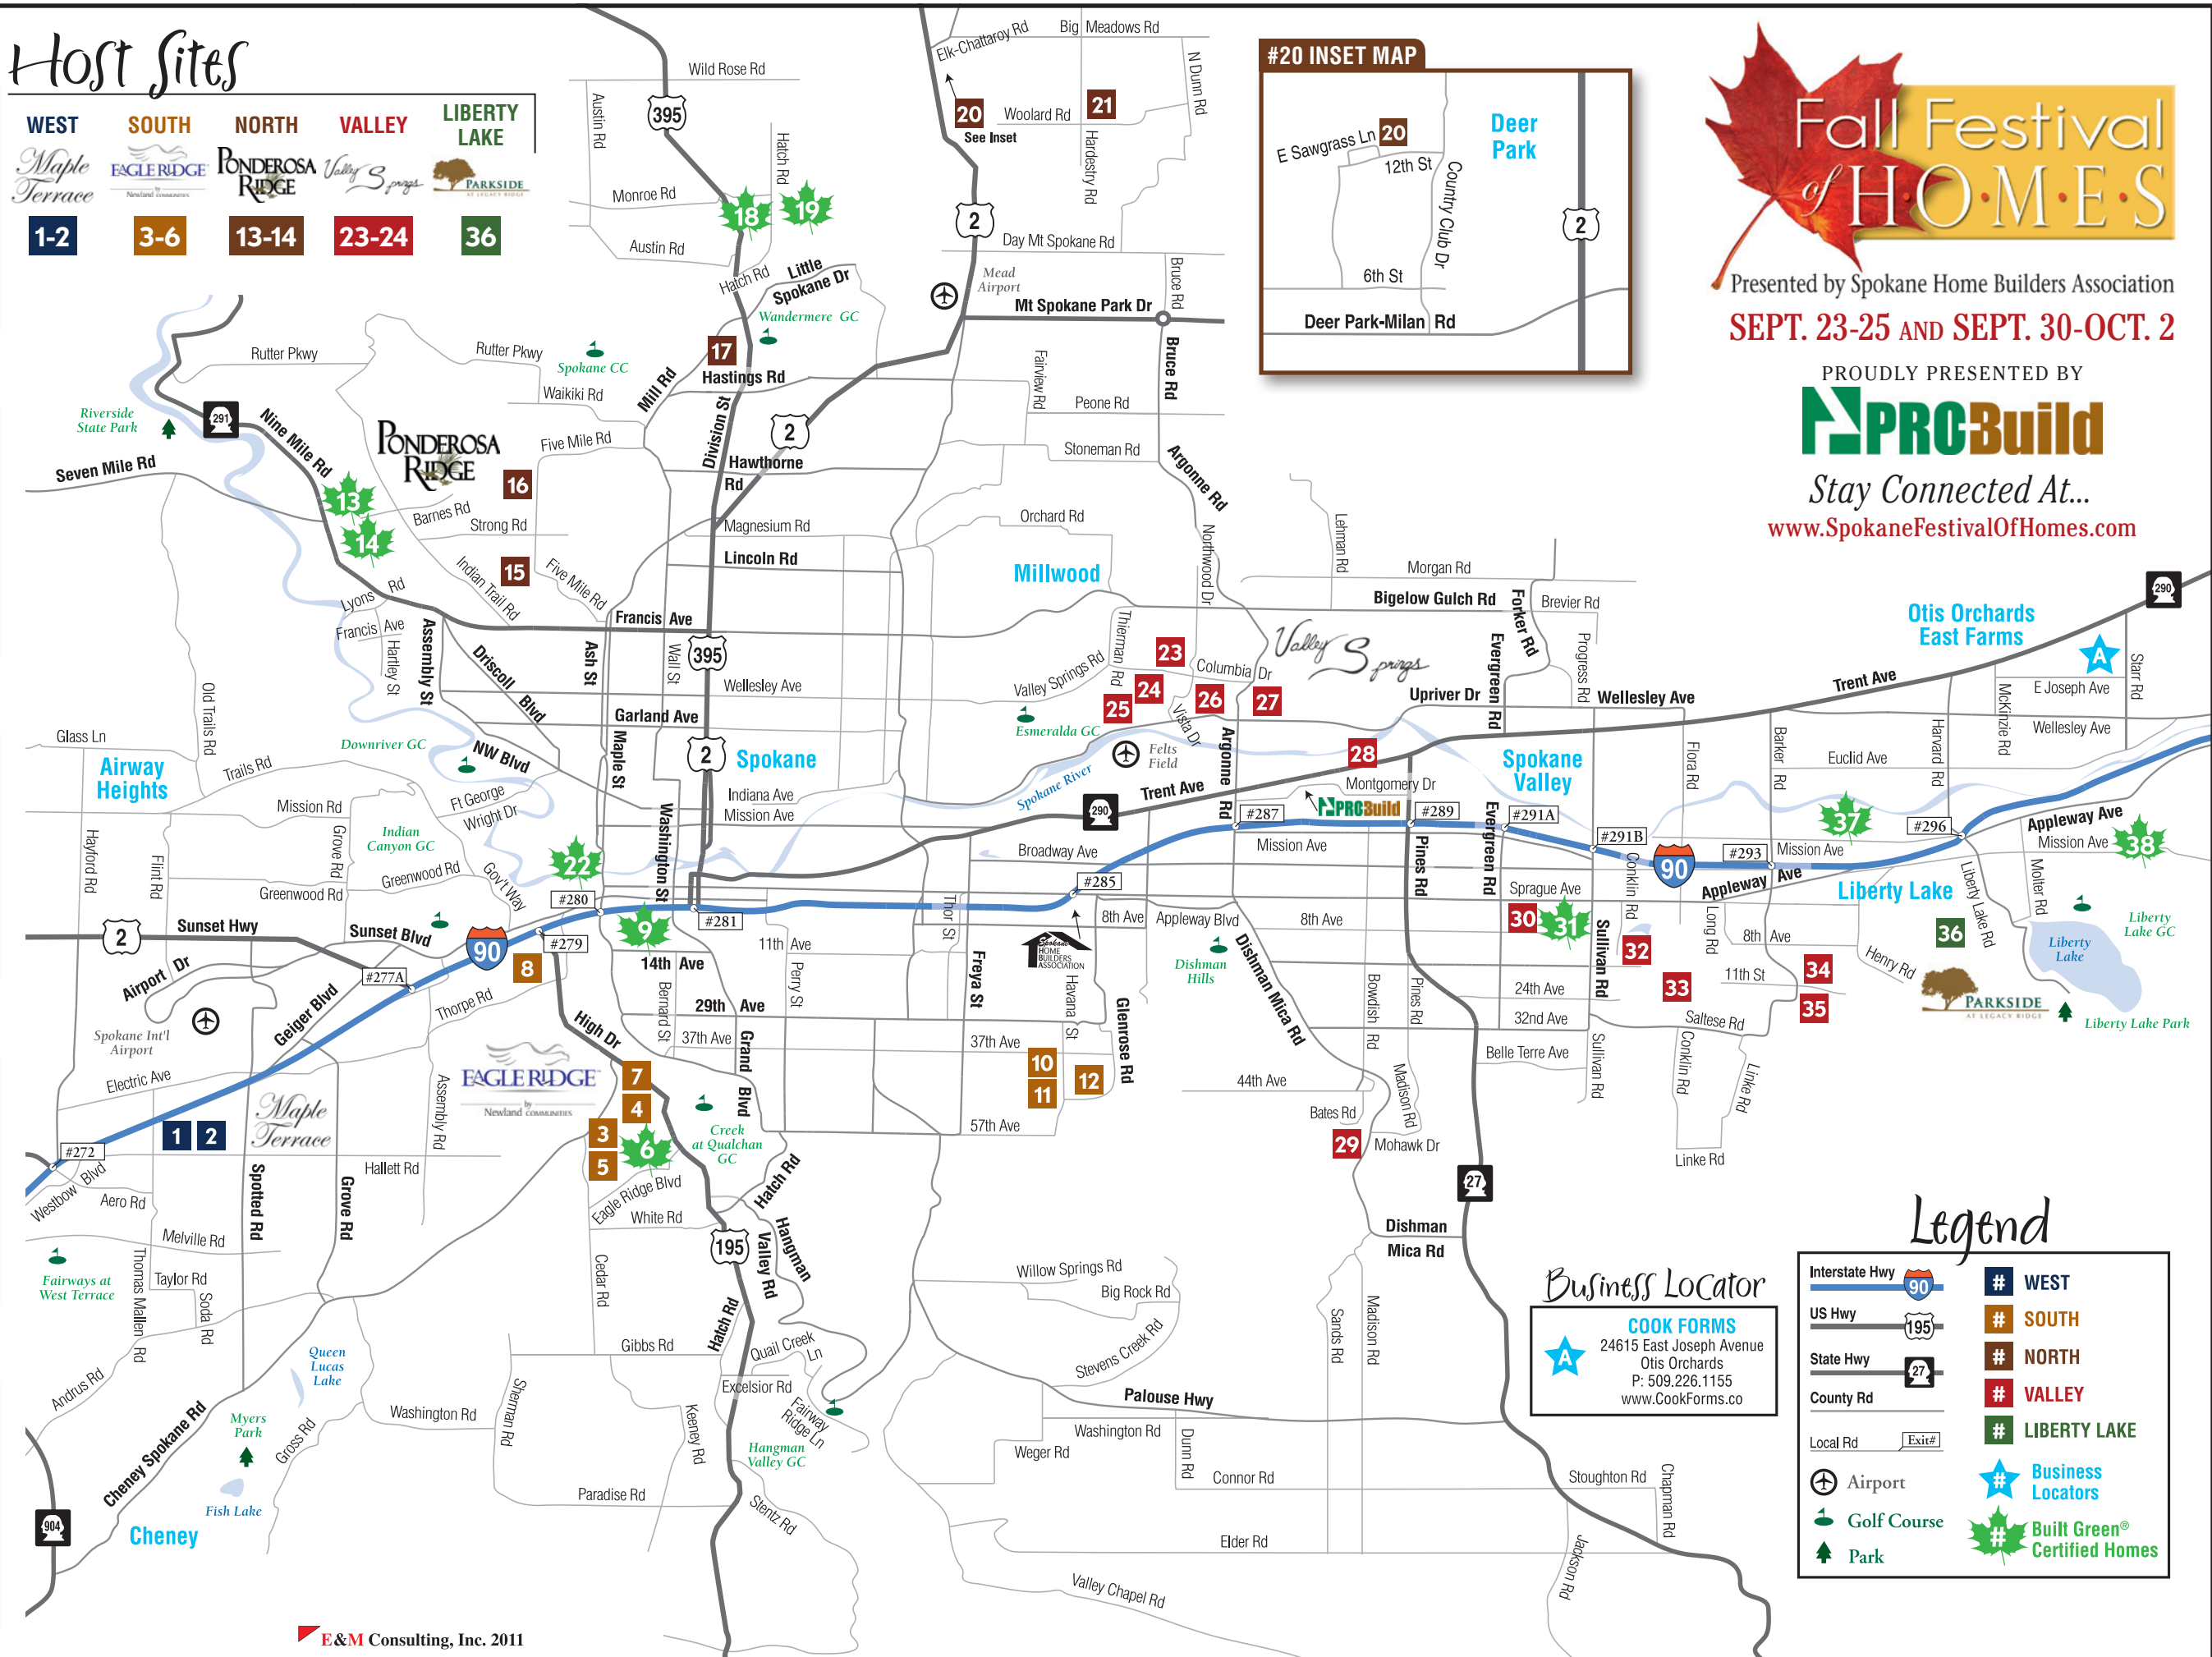

Host Sites

WEST Maple Terrace 1-2	SOUTH EAGLERIDGE 3-6	NORTH PONDEROSA RIDGE 13-14	VALLEY Valley Springs 23-24	LIBERTY LAKE PARKSIDE 36
-------------------------------------	-----------------------------------	--	--	---------------------------------------

START WEST TOUR AT...

Cheney

START SOUTH TOUR AT...

Spokane

START NORTH TOUR AT...

Spokane

START VALLEY TOUR AT...

Spokane

START LIBERTY LAKE TOUR AT...

Liberty Lake

#20 INSET MAP

Deer Park

Presented by Spokane Home Builders Association
SEPT. 23-25 AND SEPT. 30-OCT. 2

www.SpokaneFestivalOfHomes.com

Business Locator

★ COOK FORMS
 24615 East Joseph Avenue
 Otis Orchards
 P: 509.226.1155
www.CookForms.co

Legend

Interstate Hwy	# WEST
US Hwy	# SOUTH
State Hwy	# NORTH
County Rd	# VALLEY
Local Rd	# LIBERTY LAKE
	★ Business Locators
	🍃 Built Green® Certified Homes