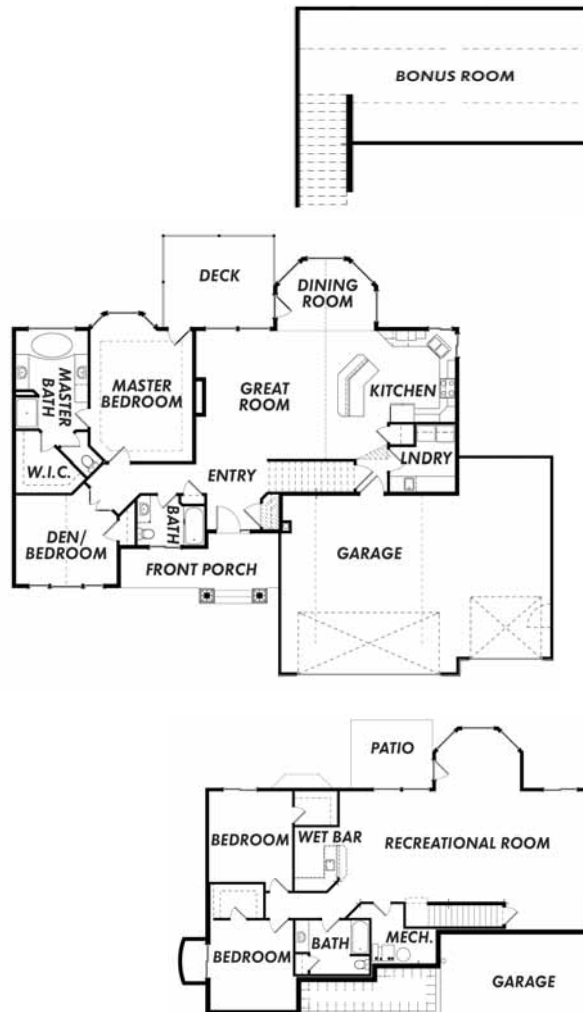

UPPER
FLOOR PLAN •
MAIN
FLOOR PLAN •
LOWER
FLOOR PLAN •