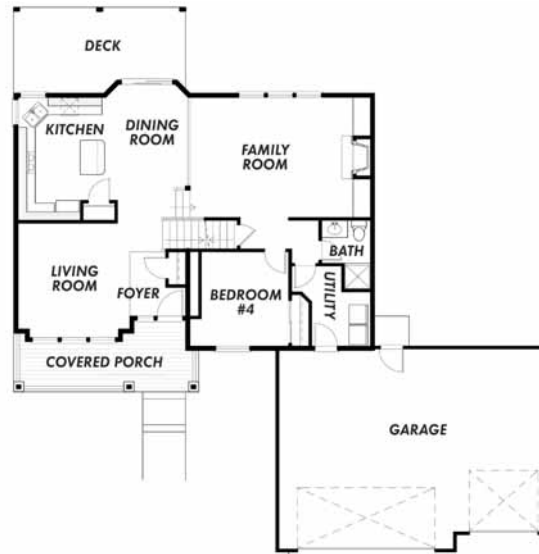

• MAIN FLOOR PLAN •