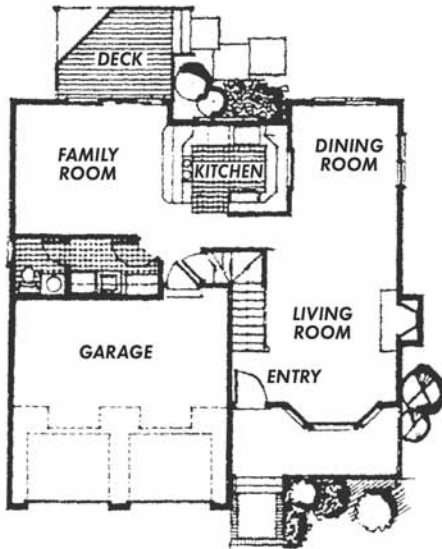

View Ranch Estates

11714 East Jackson Lane • Spokane Valley, WA
 Fall Festival of Homes Price: \$254,500

Tomlinson Real Estate Group
STEVE FISHER
 509-994-2599

www.tomlinsonrealestategroup.com

3 Bedrooms • 2.5 Bathrooms • 2313 Square Feet

• MAIN FLOOR PLAN •

• UPPER FLOOR PLAN •

FEATURES

- Bay Window - Window Seats
- Breakfast Bar
- Daylight Basement
- Home is Partially Furnished

DIRECTIONS: I-90, north on Pines Road to East Marietta Avenue, left on East Marietta Avenue to Fox Road, left on Fox Road to East Jackson Lane, right on East Jackson Lane.