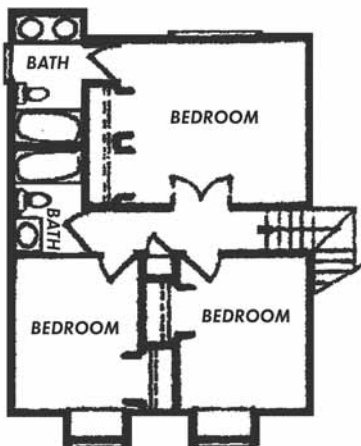

View Ranch Estates

11714 East Jackson Lane • Spokane Valley, WA
 Fall Festival of Homes Price: \$254,500

Tomlinson Real Estate Group
STEVE FISHER
 509-994-2599

www.tomlinsonrealestategroup.com

3 Bedrooms • 2.5 Bathrooms • 2313 Square Feet

• MAIN FLOOR PLAN •

• UPPER FLOOR PLAN •

FEATURES

- Bay Window - Window Seats
- Breakfast Bar
- Daylight Basement
- Home is Partially Furnished

DIRECTIONS: I-90, north on Pines Road to East Marietta Avenue, left on East Marietta Avenue to Fox Road, left on Fox Road to East Jackson Lane, right on East Jackson Lane.