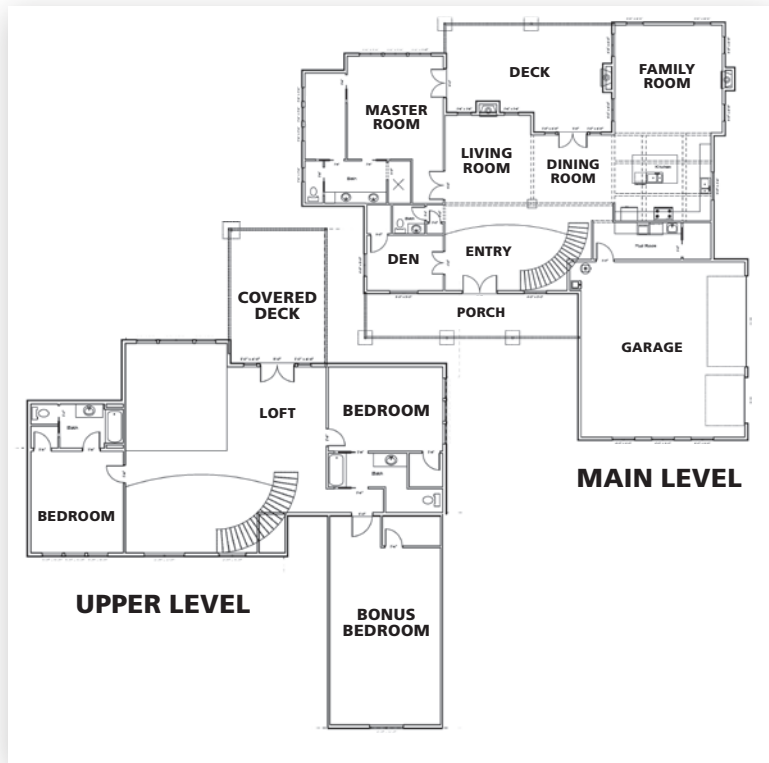

Ridgeline Homes, LLC
Aaron Towell
509.890.8008
aaron@ridgelinehomes.net
www.ridgelinehomes.net

Architect
Ridgeline Homes, LLC