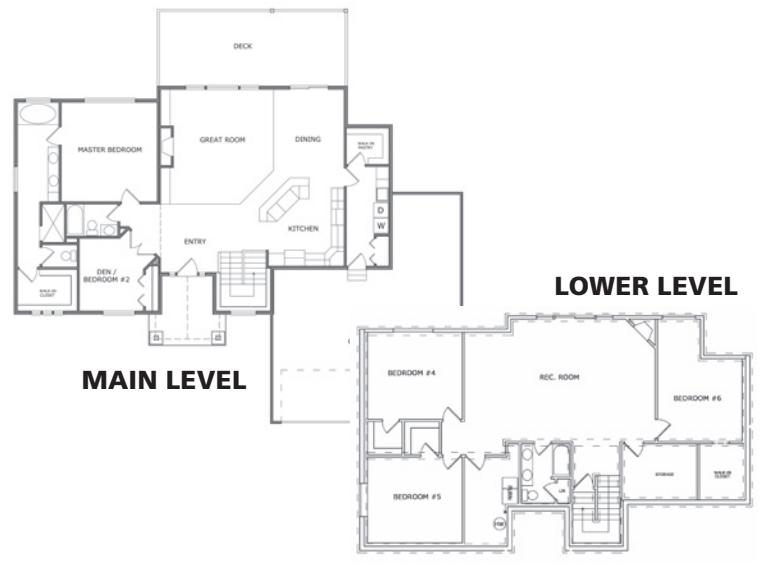

FEATURES

$649,900 | 3,660 SF | 5 BED | 3 BATH

From I-90, head South on US-195 towards Pullman. Turn right onto S Meadow Lane Road (stay to the left to continue on South Meadow Lane Road). Turn right onto West Eagle Ridge Boulevard. Turn left onto South Parkridge Boulevard. Turn left onto Basalt Ridge Drive. Turn left onto South Woodhaven Drive. Home is in Cul-de-sac.

- Open Kitchen/Great Room with beamed ceilings and highly upgraded finishes throughout.
- Private Cul-de-sac location, back yard privacy with views, backs up to common area.
- Rec. Room is perfect for entertaining, complete with fireplace, wet-bar, and water feature in the back yard.