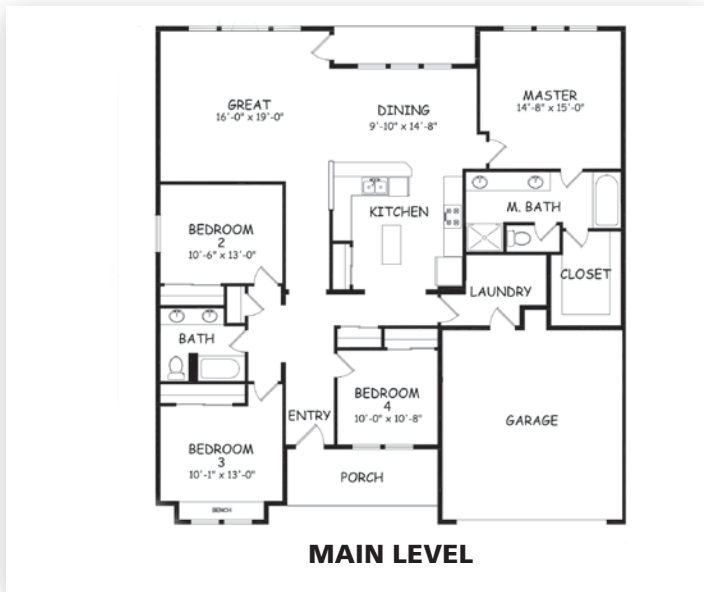

2

SOUTH

EAGLE RIDGE

642 West Eagleview Court
SPOKANE

Hayden Homes
800.923.6607
www.hayden-homes.com

Windermere Manito LLC
Hilary Garber
509.994.2022
hilary@windermere.com

Staging By
TBA

FEATURES

$348,127 | 2,046 SF | 4 BED | 2 BATH

- Beautiful Acacia Hardwood Flooring
- Upgraded Painted Maple Cabinets including Crown Molding and Staggered Layout
- Fully-Finished Landscaping
- Spacious master suite with walk-in closet and 4-piece bath
- Single story living

From I-90/Highway 395: Take Exit 279, US-195 South toward Colfax/Pullman. Turn right onto South Meadowlane Road, and immediately turn left. Turn right onto West Eagle Ridge Boulevard. Proceed up the hill and turn left onto South Parkridge Boulevard, 1st left on Basalt Ridge, turn right on Siena Peak, turn left onto Eagleview Court.