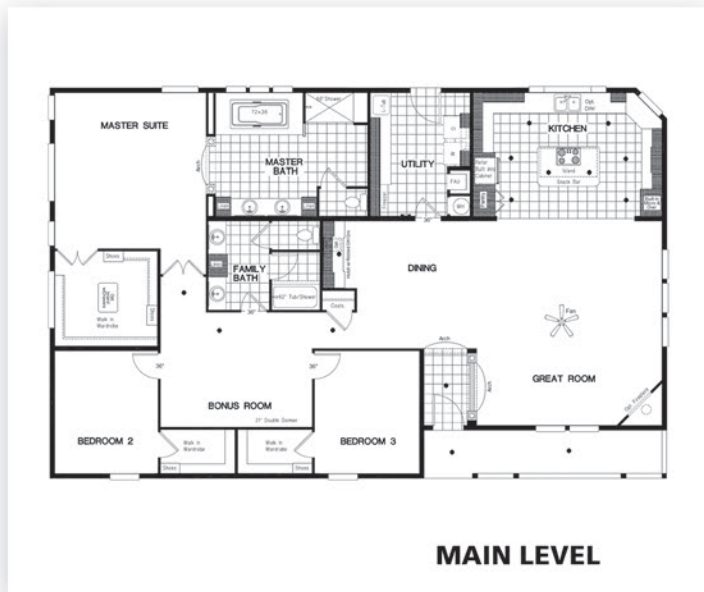

18 VALLEY

3960 East Marguerite Road
SPOKANE

PLATINUM GSP643K

FEATURES

\$289,900 | 2,482 SF | 3 BED | 2 BATH

- Great Room
- Covered Porch
- Kitchen Island
- Fully Staged
- Over 200 different plans available
- New homes starting as low as 40,000
- 11 homes on Display at 15906 East Sprague